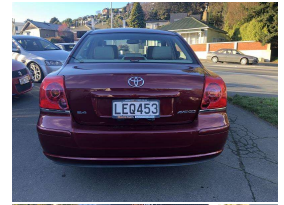

2005 Toyota Avensis

VEHICLE INFORMATION

Cash Price

Includes GST,
Registration &
Licensing

\$8,990

Finance this vehicle
from only

\$49.37

per week*

Engine

2400 cc

Fuel Type

Petrol

Transmission

5-Speed Auto

Wheels

-