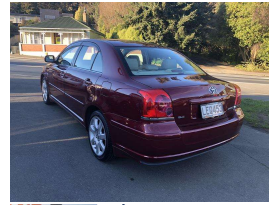

2005 Toyota Avensis

VEHICLE INFORMATION

Cash Price

Includes GST,
Registration &
Licensing

\$8,990

Finance this vehicle
from only

\$49.37

per week*

Total Amount Payable

\$12,066.85

finance
NOW
Money your way

Gain peace of mind
with Mechanical
Breakdown Insurance.
Ask us how.

Body

Sedan

Odometer

53,081 km

Engine

2400 cc

Fuel Type

Petrol

Transmission

5-Speed Auto

Wheels

-

Seats

5 seats

Interior

-

Audio

-

Stock ID

2272