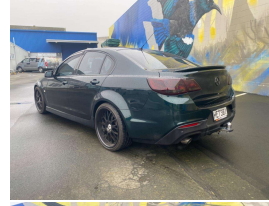

2013 Holden Commodore VF SV6 SDN AT

VEHICLE INFORMATION

Cash Price

Includes GST,
Registration &
Licensing

\$27,990

Finance this vehicle
from only

\$116.51

per week*

Total Amount Payable

\$35,890.45

finance
NOW
Money your way

Gain peace of mind
with Mechanical
Breakdown Insurance.
Ask us how.

Body

4 door, Sedan

Odometer

114,168 km

Engine

3600 cc

Fuel Type

Petrol

Transmission

Automatic, Rear Wheel

Wheels

-